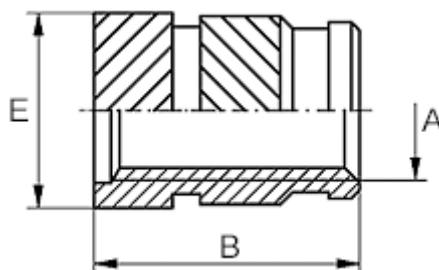

Data Sheet

Article number: 12860000080800
Description: KLEE-coil 860 000 080.800
M8 Brass

Measures

| | |
|----------------------------------|--------|
| Female thread A | = M8 |
| Length B | = 12.7 |
| Min distance to edge | = 3.5 |
| Outer diameter E | = 10.2 |
| Recommended bore diameter W +0.1 | = 9.6 |